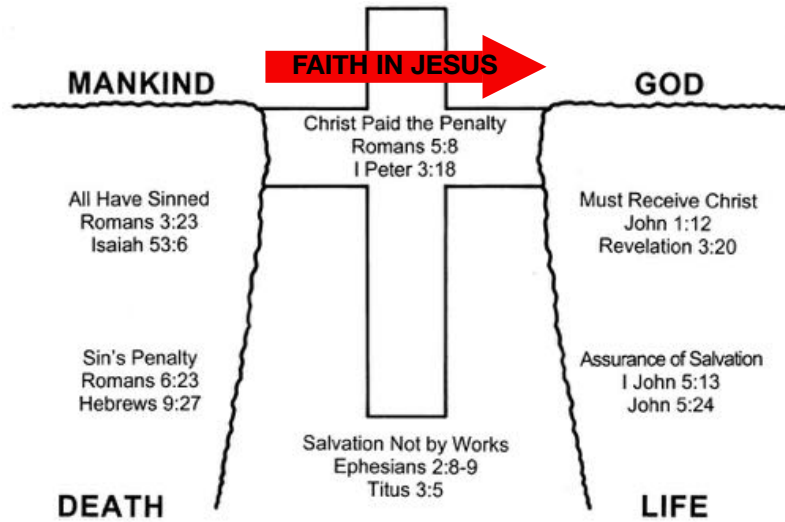

Children's Bulletins and crayons
 are available weekly
 at the Kiosk to the right upon entering the building.

FINANCIAL REPORT

Weekly Need for Budgeted Operations.....	\$24,000.00
Received budgeted operations(03/12/23).....	\$22,706.57
Received, Benevolence (03/12/23).....	\$370.00
Received, iServe Gift (03/12/23).....	\$100.00
Next Generation Now (03/12/23).....	\$1,088.33
Cash available for Youth/Adult Wing(03/12/23)...	\$170,744.36